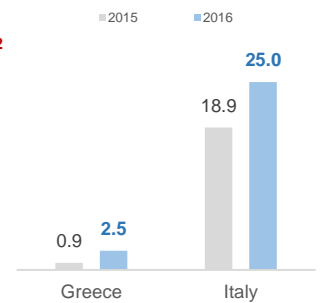

## Key Figures

**5,022**

Dead and Missing in 2016

**3,771**

Dead and Missing in 2015

Cumulative Dead & Missing per Year

Dead and Missing / 1,000 arrivals