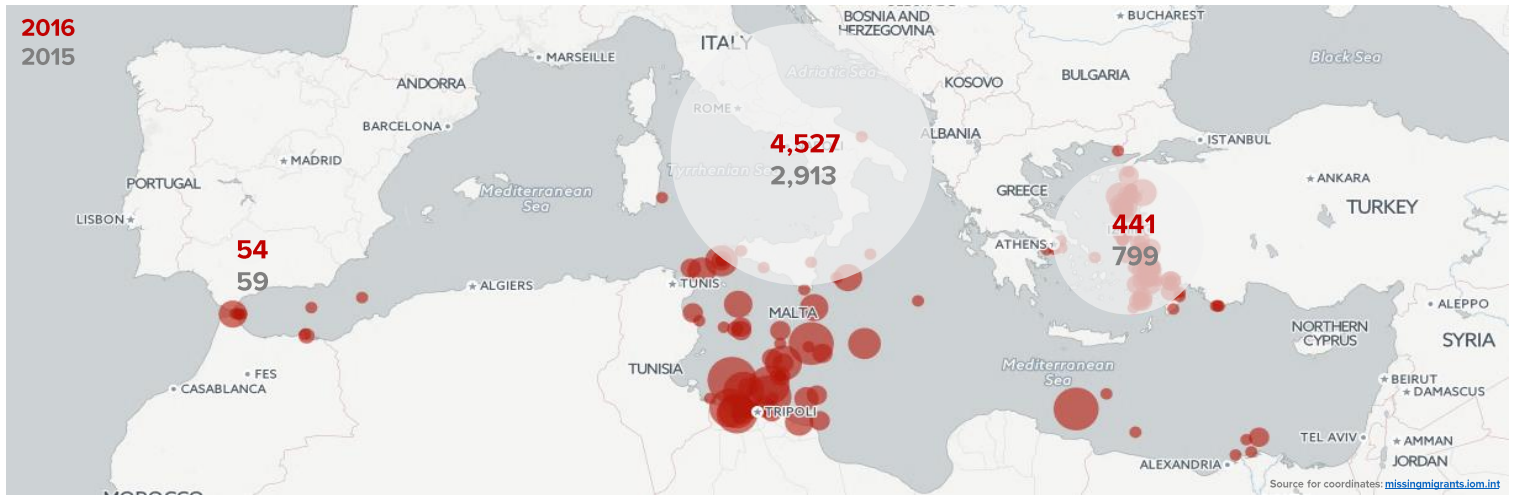

## Number of Dead and Missing by Route

## Key Figures

**5,022**

Dead and Missing in 2016

**3,771**

Dead and Missing in 2015

Cumulative Dead & Missing per Year

Dead and Missing / 1,000 arrivals

## Central Mediterranean Route

## Eastern Mediterranean Route