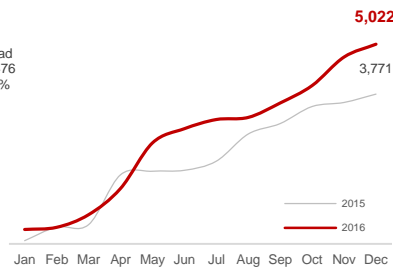

## Key Figures

**5,022**

Dead and Missing in 2016

**3,771**

Dead and Missing in 2015

Cumulative Dead & Missing per Year

Dead and Missing / 1,000 arrivals