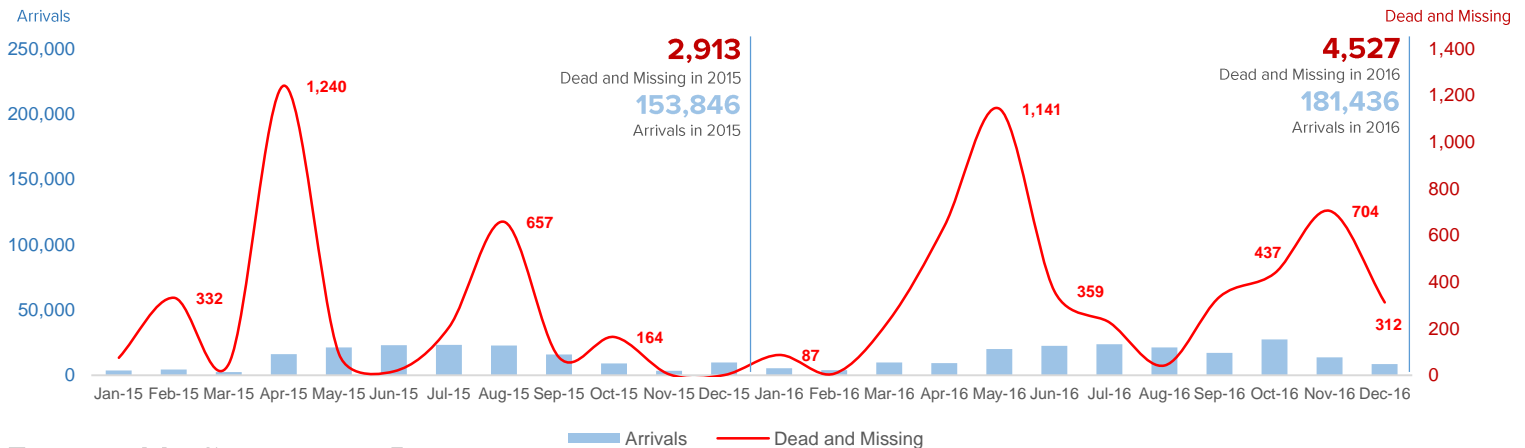

## Number of Dead and Missing by Route

## Key Figures

**5,022**

Dead and Missing in 2016

**3,771**

Dead and Missing in 2015

Cumulative Dead & Missing per Year

Dead and Missing / 1,000 arrivals

## Eastern Mediterranean Route