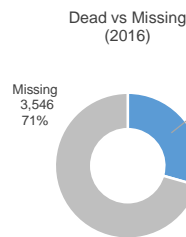

## Number of Dead and Missing by Route

## Key Figures

**5,022**

Dead and Missing in 2016

**3,771**

Dead and Missing in 2015

Cumulative Dead & Missing per Year

Dead and Missing / 1,000 arrivals